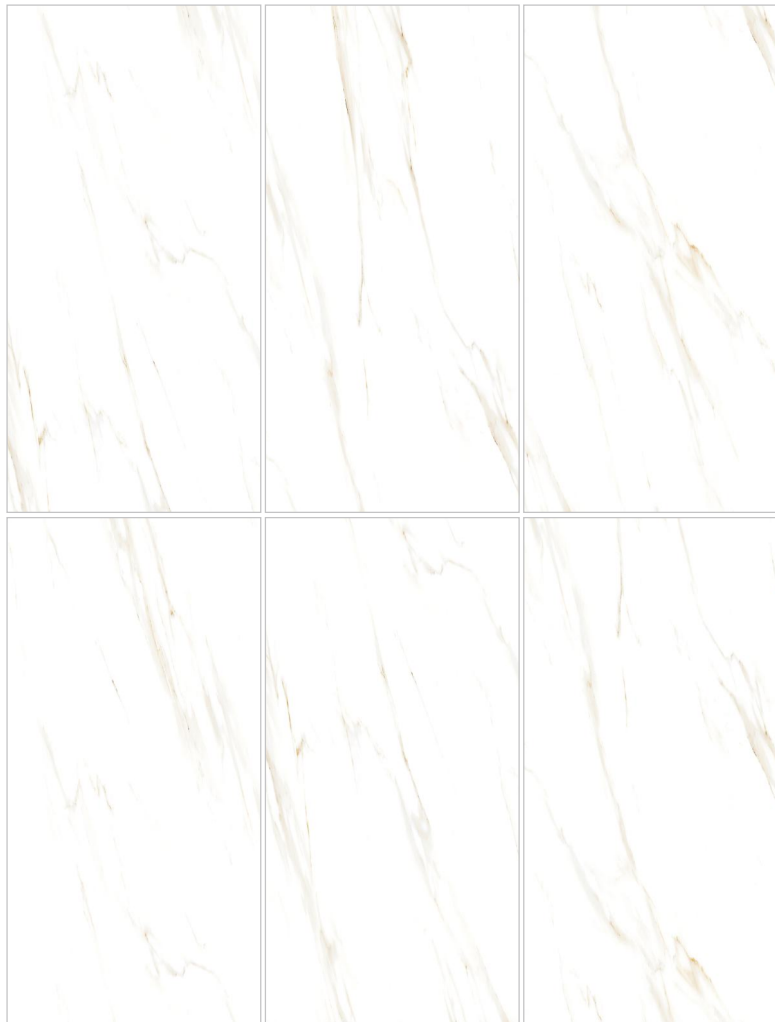

Polished
COLLECTION

LAKME

HUNGER SATVARIO

Available Size
30x60 | 60x60 | 60x120
80x80 | 80x160 | 120x120cm