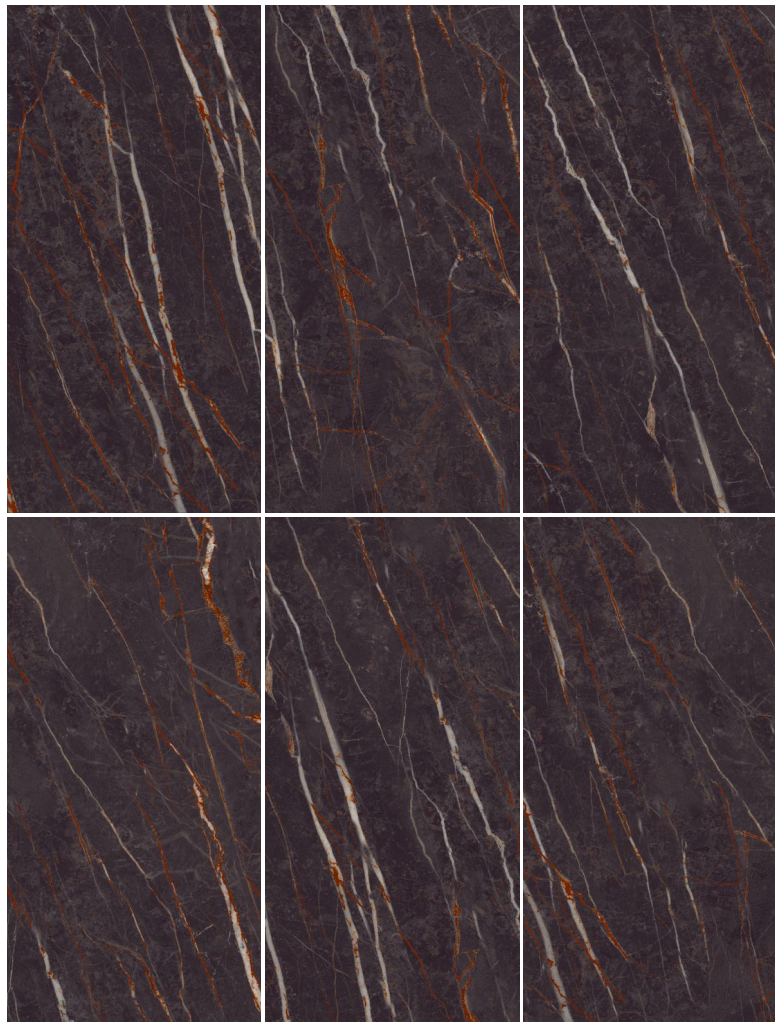

Highgloss
COLLECTION

LAKME

MUNRO BERRY

Available Size
60x60 | 60x120 | 80x80
80x160 | 120x120cm