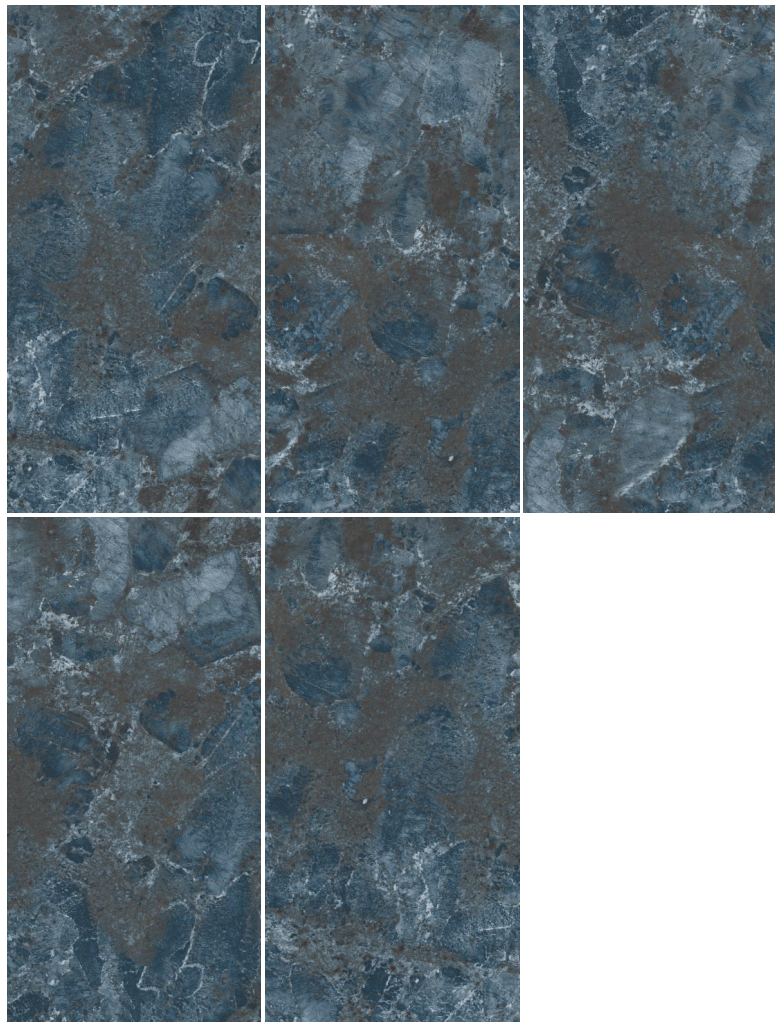

Highgloss
COLLECTION

LAKME

FOREST AQUA

Available Size
60x60 | 60x120 | 80x80
80x160 | 120x120cm